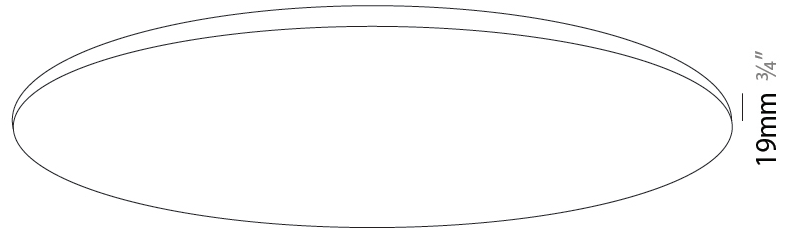

PROJECT	_____
TYPE	_____
SPECIFIER	_____
QUANTITY	_____
DATE	_____

INFINITE ROUND SURFACE

A52031- _____ - _____
base number   Color   Finish
                         Temperature   Options

1. To build a product code in our configurator select the specify button on the base model # product page
2. To build a manual product code on this datasheet choose from the options listed below in blue font and add the suffix to the base model #

GENERAL

Series: Infinite Round
Partner: Ivela
Division: Architectural
Installation: Surface
Product Type: Panels
Mounting Location: Ceiling
Light Distribution: Direct

PHYSICAL

Shape: Round
Diameter (mm): 1216
Diameter (in): 47 7/8
Height (mm): 19
Height (in): 3/4
Diffuser: PMMA - Opal
Fixture Finish: WHI / BLK / GLD
Fixture Material: Aluminum

ELECTRICAL

Lamp Type: LED
Input Wattage (W): 76
Dimming: Tri-Mode (Non-Dimming and Phase Dimming (120Vac only) and 0-10V Dimming)
Driver Included: No
Driver Location: Remote
Driver Type: Constant Voltage - Universal
Driver Class: Class 2
Housing: ENCP 5 (ERP) ENCP 8 (SC Power)
Input Voltage (V): 120 - 277
Output Voltage (V): 24

LED

Color Temperature (°K): 2700 / 3000 / 3500 / 4000
Max. Delivered Lumen (lm): 4560 / 4750 / 4908 / 5035
Nominal Lumen (lm): 9120 / 9500 / 9783 / 10070
CRI: >93 CRI
Lamp Life (hrs): 50000

OPTICAL

RATINGS AND CERTIFICATIONS

Certified By: CSA Certified to UL and CSA Standards
IP rating: IP20

Ø1216mm 47 7/8"

19mm 3/4"