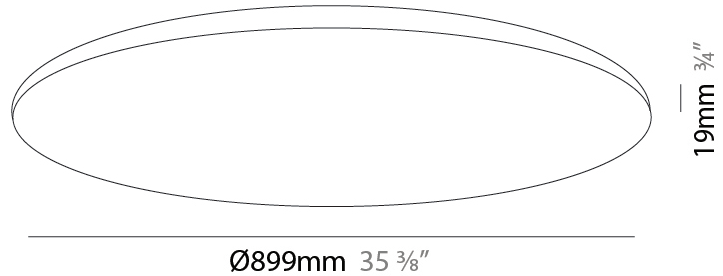

INFINITE ROUND SURFACE

A52030- -

base number   Color   Finish
Temperature   Options

1. To build a product code in our configurator select the specify button on the base model # product page
2. To build a manual product code on this datasheet choose from the options listed below in blue font and add the suffix to the base model #

GENERAL

Series: Infinite Round
Partner: Ivela
Division: Architectural
Installation: Surface
Product Type: Panels
Mounting Location: Ceiling
Light Distribution: Direct

PHYSICAL

Shape: Round
Diameter (mm): 899
Diameter (in): 35 ³/₈
Height (mm): 19
Height (in): 3/4
Diffuser: PMMA - Opal
Fixture Finish: WHI / BLK / GLD
Fixture Material: Aluminum

ELECTRICAL

Lamp Type: LED
Input Wattage (W): 56
Dimming: Tri-Mode (Non-Dimming and Phase Dimming (120Vac only) and 0-10V Dimming)
Driver Included: No
Driver Location: Remote
Driver Type: Constant Voltage - Universal
Driver Class: Class 2
Housing: ENCP 5 (ERP) ENCP 8 (SC Power)
Input Voltage (V): 120 - 277
Output Voltage (V): 24

LED

Color Temperature (°K): 2700 / 3000 / 3500 / 4000
Max. Delivered Lumen (lm): 3360 / 3500 / 3604 / 3710
Nominal Lumen (lm): 6720 / 7000 / 7208 / 7420
CRI: >93 CRI
Lamp Life (hrs): 50000

OPTICAL

RATINGS AND CERTIFICATIONS

Certified By: CSA Certified to UL and CSA Standards
IP rating: IP20

PROJECT
TYPE
SPECIFIER
QUANTITY
DATE